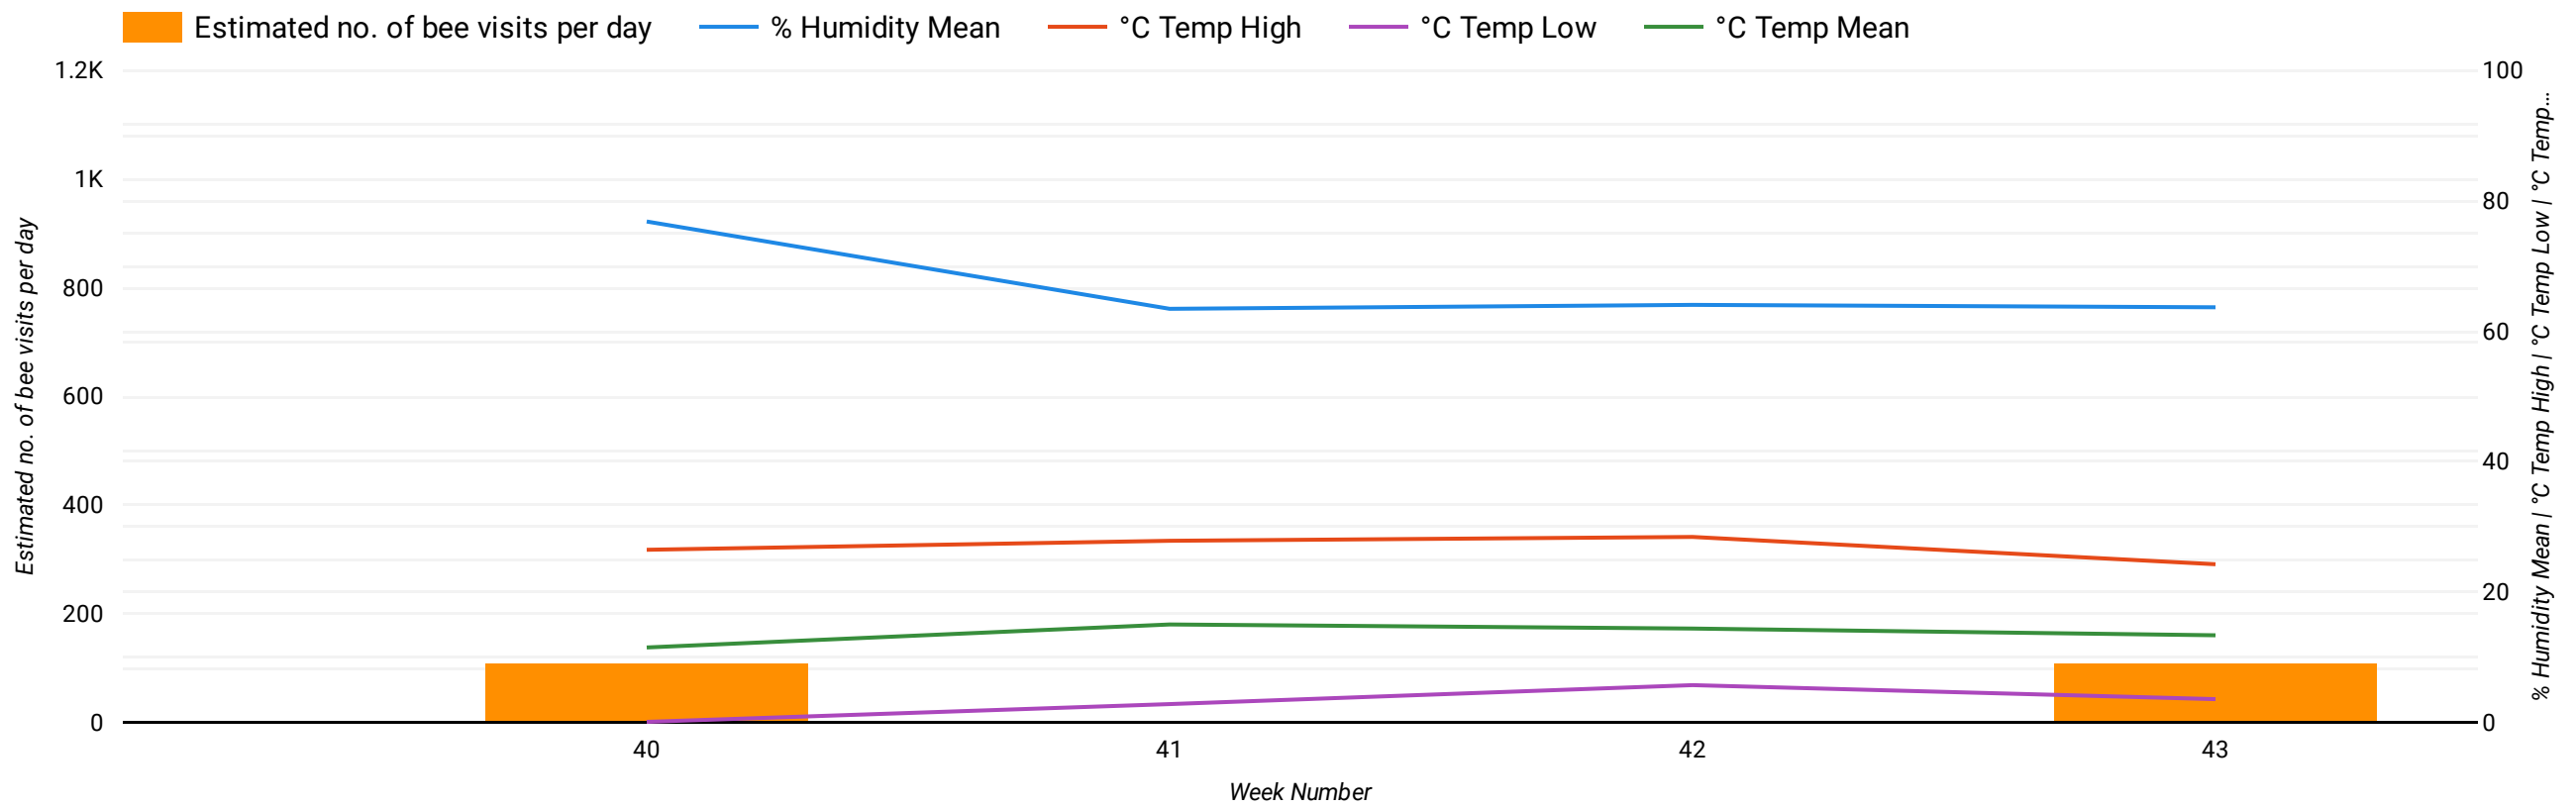

## Estimated bee visits per day/Humidity/Temperature

Humidity - the amount of water in the air as a percentage  
 Temperature - the measurement in degrees Celsius of how hot or cold a thing or place is  
 Mean - the sum of all values divided by the total number of values

Most estimated bee visits in one day

108

Average estimated bee visits per day

54

Total estimated bee visits

216.0

Environmental Conditions (Site Average)

Week	Week Number ▾
1.	21-Apr to 28-Apr 43
2.	14-Apr to 21-Apr 42
3.	07-Apr to 14-Apr 41
4.	31-Mar to 07-Apr 40