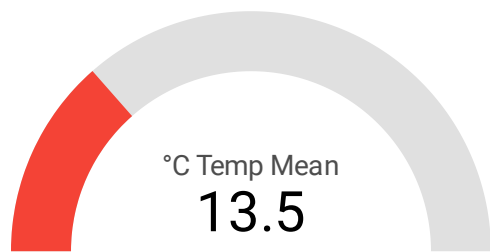

## Estimated bee visits per day/Humidity/Temperature

Humidity - the amount of water in the air as a percentage  
 Temperature - the measurement in degrees Celsius of how hot or cold a thing or place is  
 Mean - the sum of all values divided by the total number of values

Most estimated bee visits in one day

108

Average estimated bee visits per day

54

Total estimated bee visits

216.0

Environmental Conditions (Site Average)

Week	Week Number ▾
1.	21-Apr to 28-Apr 43
2.	14-Apr to 21-Apr 42
3.	07-Apr to 14-Apr 41
4.	31-Mar to 07-Apr 40