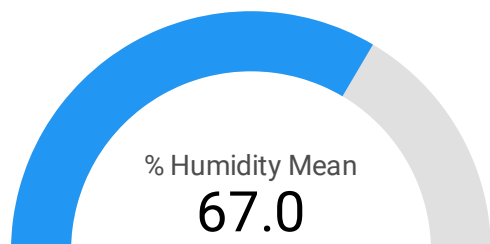

## Estimated bee visits per day/Humidity/Temperature

Humidity - the amount of water in the air as a percentage  
 Temperature - the measurement in degrees Celsius of how hot or cold a thing or place is  
 Mean - the sum of all values divided by the total number of values

Most estimated bee visits in one day

108

Average estimated bee visits per day

54

Total estimated bee visits

216.0

Environmental Conditions (Site Average)

Week	Week Number ▾
1.	21-Apr to 28-Apr 43
2.	14-Apr to 21-Apr 42
3.	07-Apr to 14-Apr 41
4.	31-Mar to 07-Apr 40